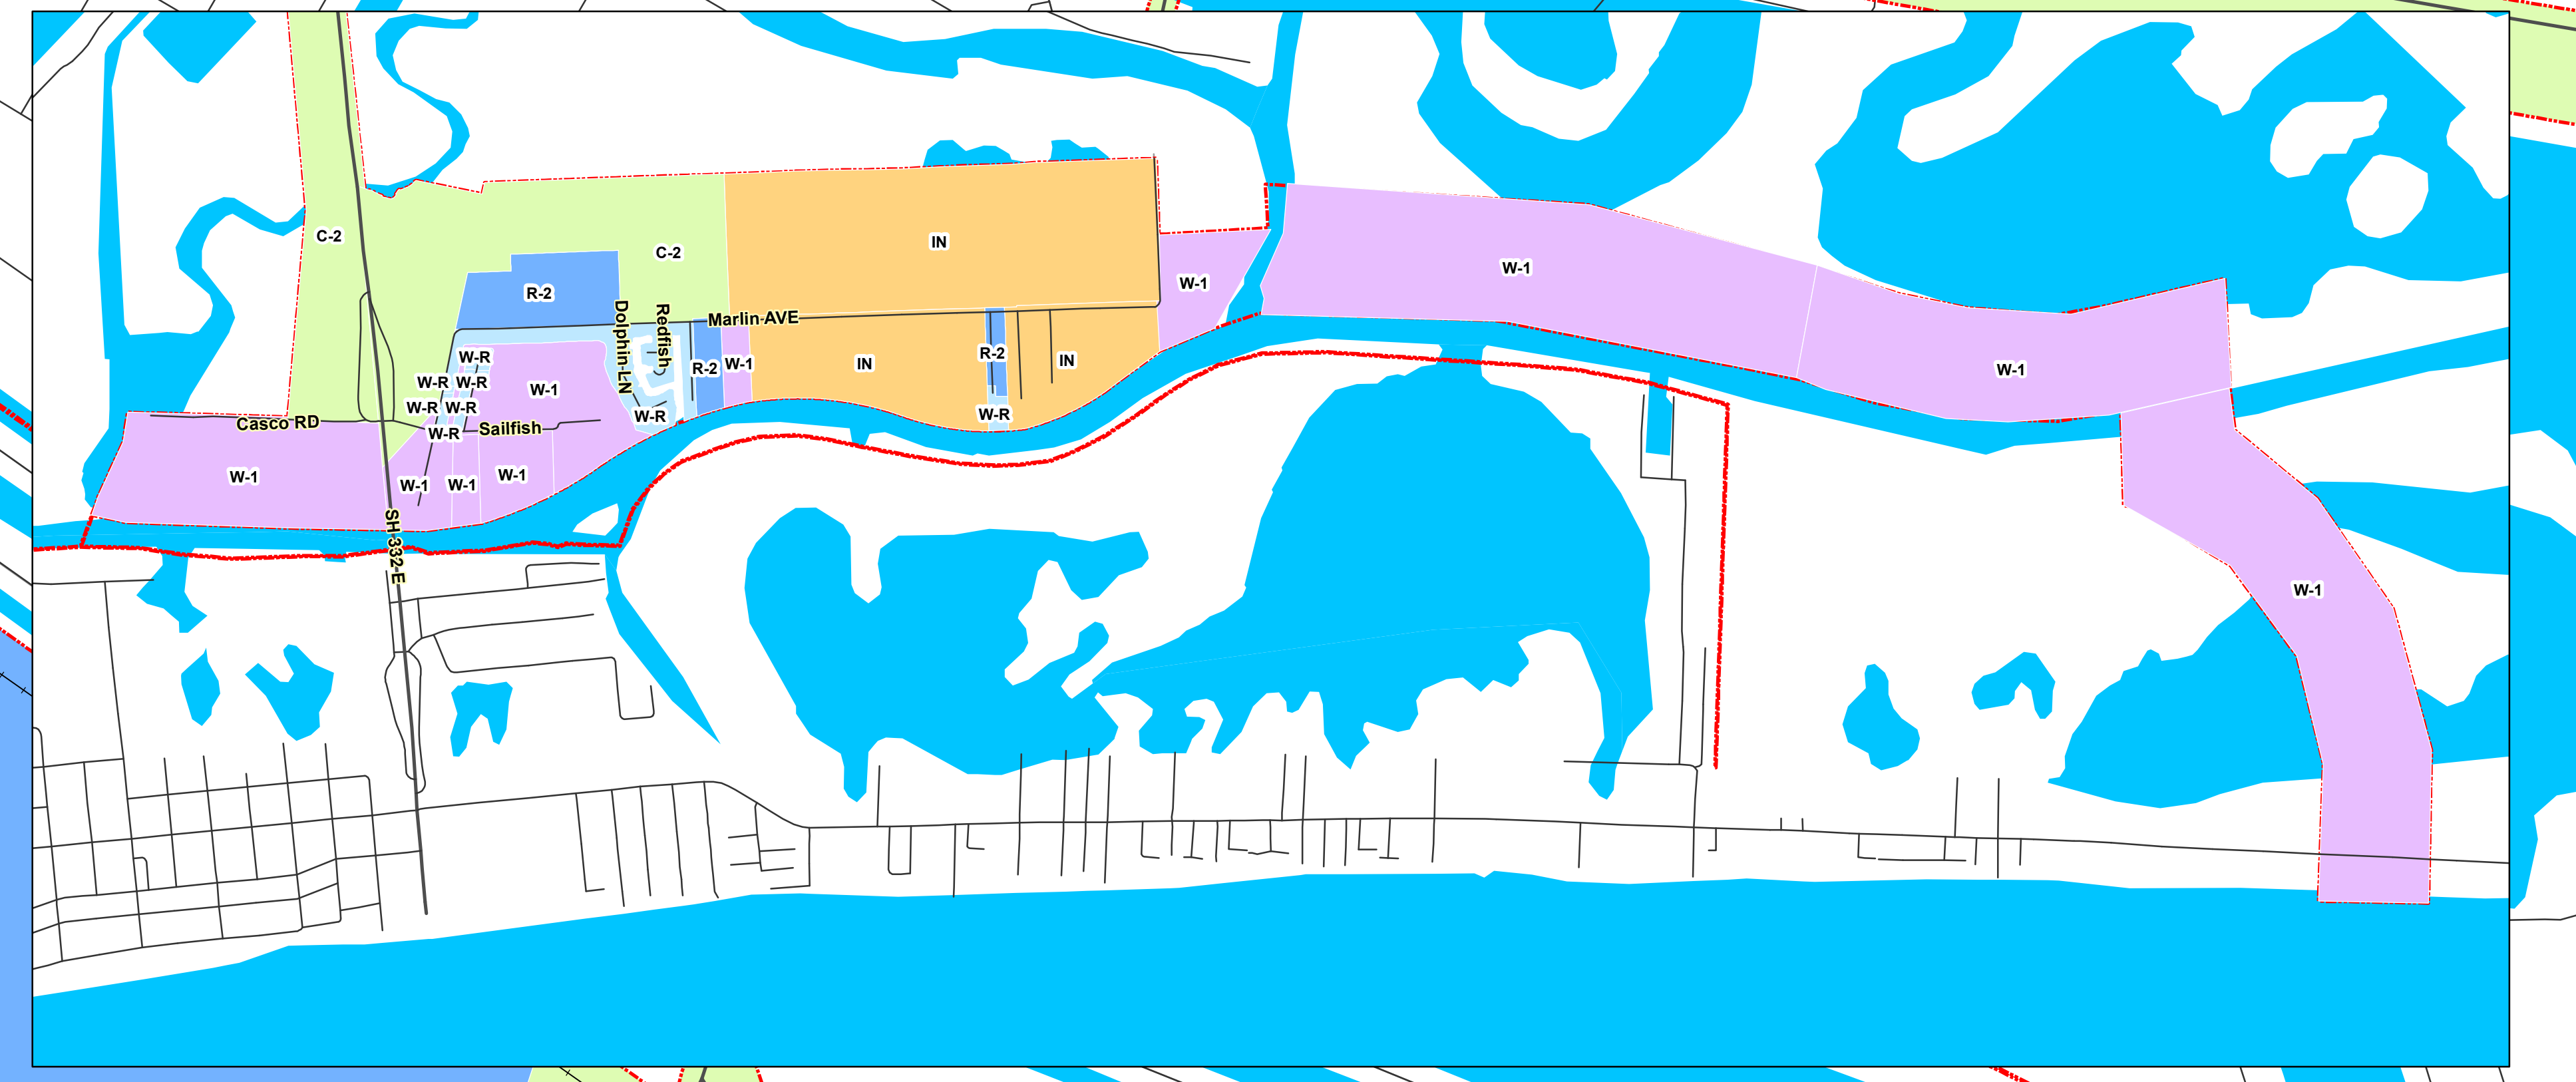

CITY OF FREEPORT OFFICIAL ZONING MAP

Legend

- Freeport City Limits
- cfpRailroads
- Town Central Overlay

ZONE_

- C-1
- C-2
- DT
- IN
- MF
- MH
- PUD
- R-1
- R-2
- W-1
- W-R
- Roads

This is to certify that this Official Zoning Map supersedes and replaces the Official Zoning Map adopted August 20, 2001, as part of Ordinance No. 1100 of the City of Freeport, Texas.

MAYOR _____ DATE _____

BROOKS BASS _____

CITY SECRETARY _____ DATE _____

BETTY WELLS _____

OFFICIAL ZONING MAP
OF THE
CITY OF FREEPORT
BRAZORIA COUNTY, TEXAS

0 0.05 0.1 0.2 0.3 0.4 0.5 Miles