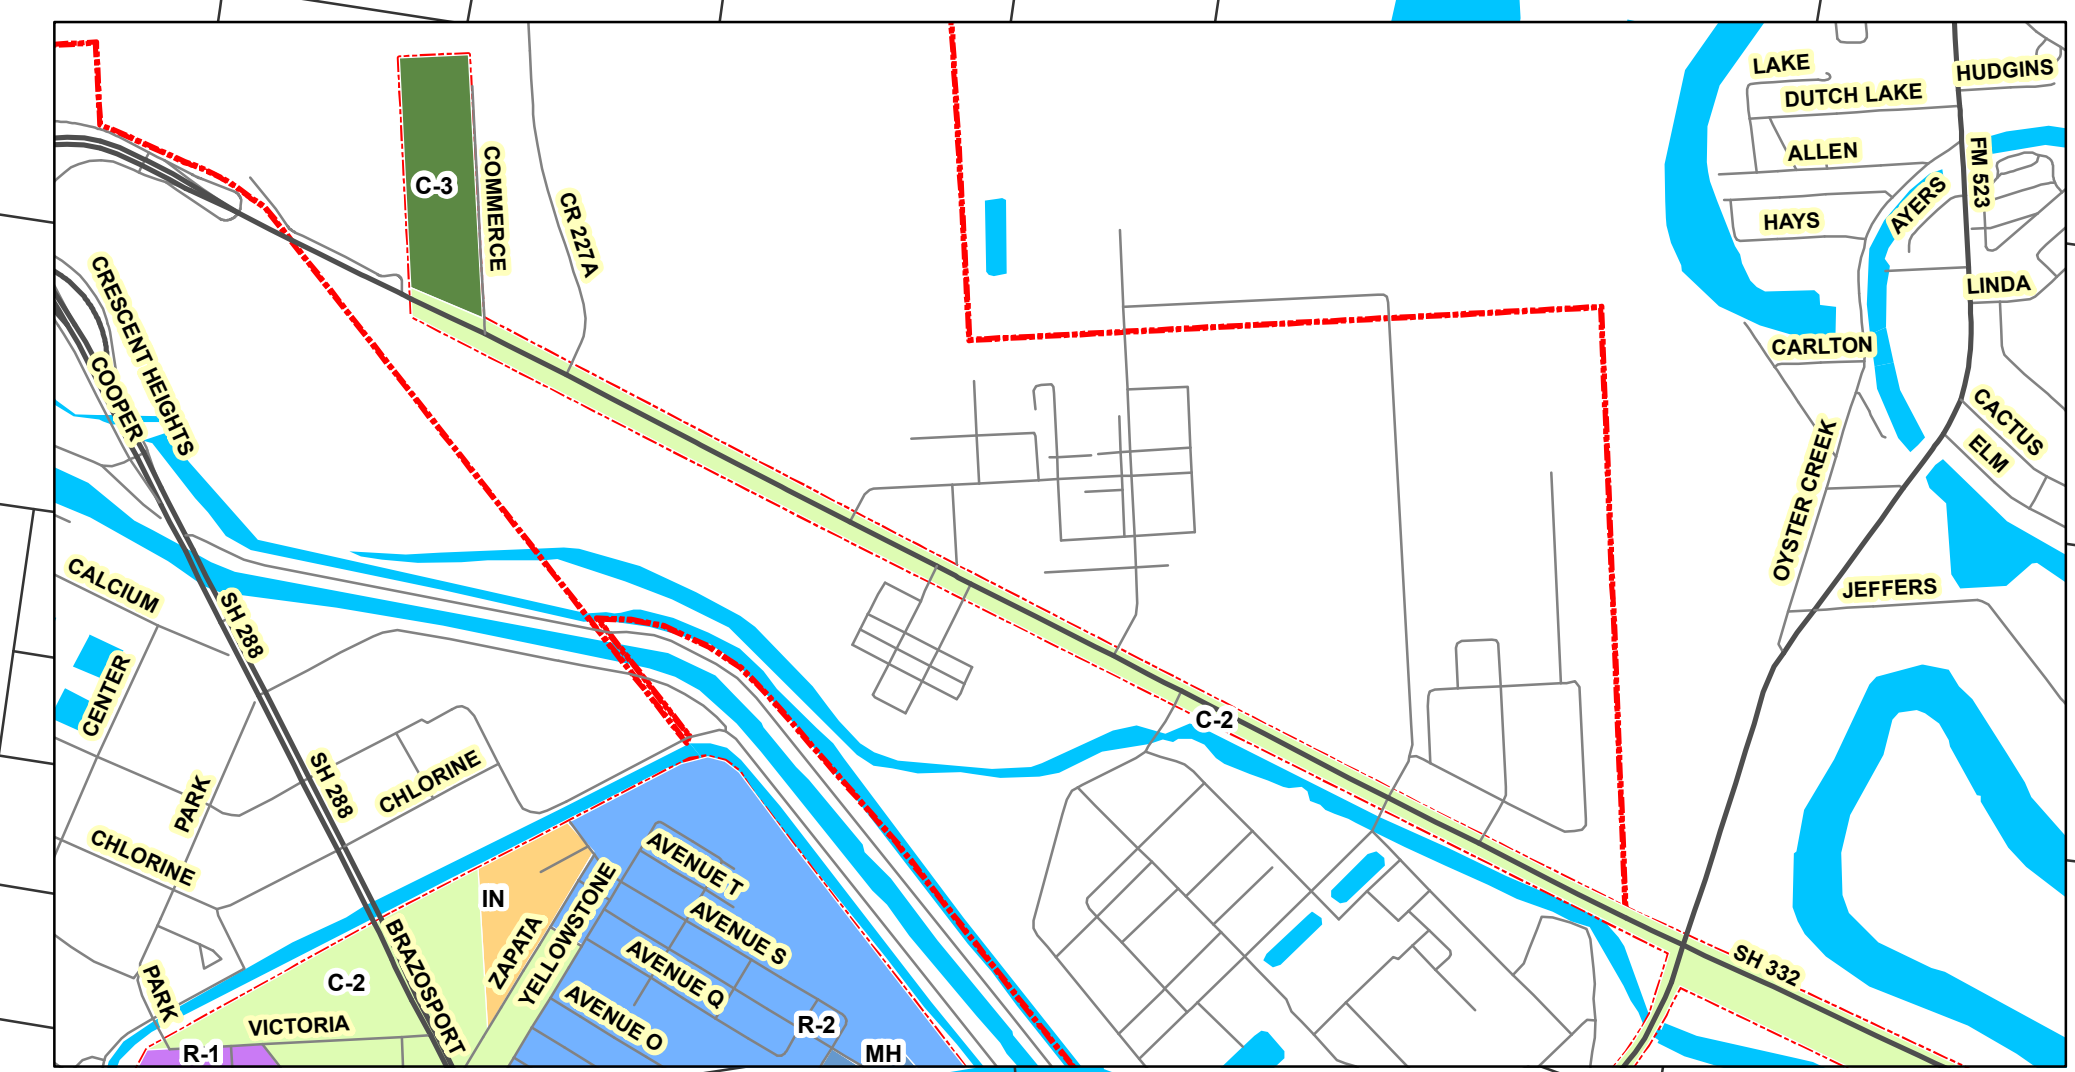

CITY OF FREEPORT OFFICIAL ZONING MAP

Legend

- Freeport City Limits
- cfpRailroads
- Town Central Overlay

ZONE_

- C-1
- C-2
- DT
- IN
- MF
- MH
- PUD
- R-1
- R-2
- W-1
- W-R
- Roads

This is to certify that this Official Zoning Map supersedes and replaces the Official Zoning Map adopted August 20, 2001, as part of Ordinance No. 1100 of the City of Freeport, Texas.

MAYOR _____ DATE _____

BROOKS BASS _____

CITY SECRETARY _____ DATE _____

BETTY WELLS _____

OFFICIAL ZONING MAP
OF THE
CITY OF FREEPORT
BRAZORIA COUNTY, TEXAS

0 0.05 0.1 0.2 0.3 0.4 0.5 Miles